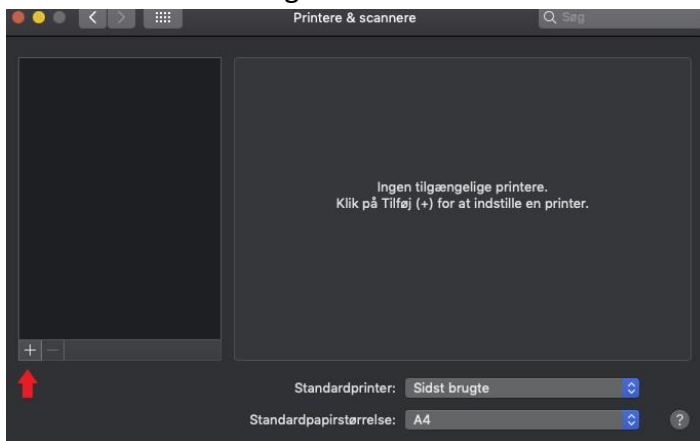

## Install printers on a MacBook

It is possible to install printers by Airprint

Press the Apple icon and chose systemsettings

Choose printer & Scanners.

Press on the + icon.tegnet.

Choose IP Icon, write the IP-adress ont the printer, they are at the bottom of this document, choose AirPrint protocol and give the printer a name.

Press add.

STRUER  
STATSGYMNASIUM

UDDANNELSE OG KOSTSKOLE  
STX · HHX · HTX · HF · EUD/EUX · IB · 10. KLASSE

Start Word and open a new document.

Press print.

Change to Layout.

At two-sided choose off.

Press the arrow keys right of presents and chose to save current setting as default