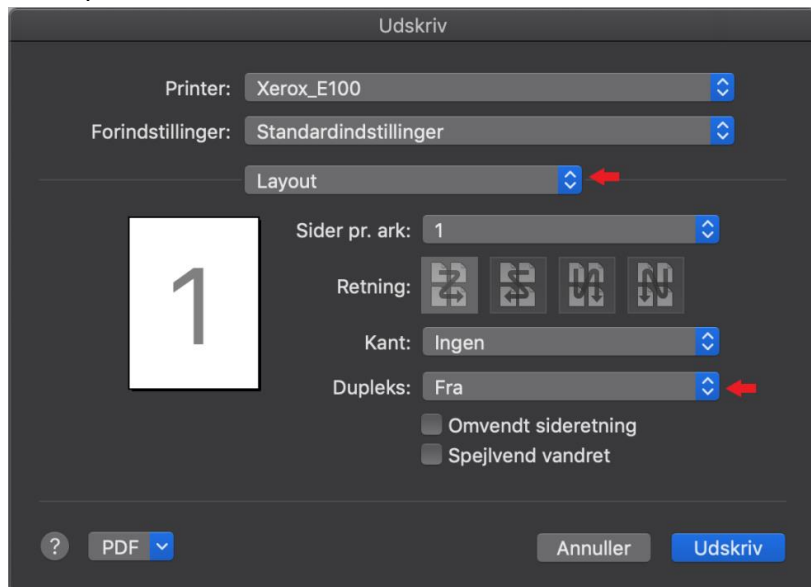

## Install printers on a MacBook

It is possible to install printers by Airprint

Press the Apple icon and chose systemsettings

Choose printer & Scanners.

Press on the + icon.tegnet.

Choose IP Icon, write the IP-adress ont the printer, they are at the bottom of this document, choose AirPrint protocol and give the printer a name.

Press add.

STRUER  
STATSGYMNASIUM

UDDANNELSE OG KOSTSKOLE  
STX · HHX · HTX · HF · EUD/EUX · IB · 10. KLASSE

Start Word and open a new document.

Press print.

Change to Layout.

At two-sided choose off.

Press the arrow keys right of presents and chose to save current setting as default