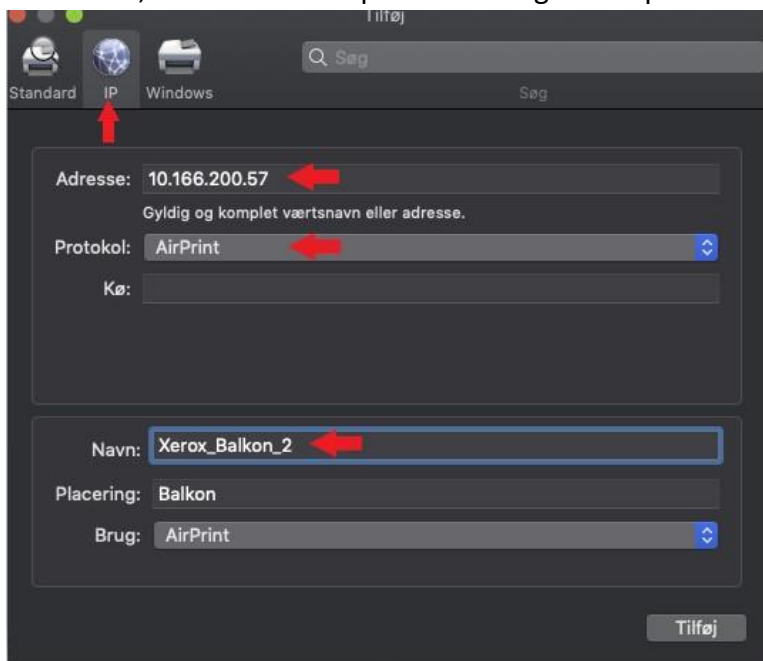

## Install printers on a MacBook

It is possible to install printers by Airprint

Press the Apple icon and chose systemsettings

Choose printer & Scanners.

Press on the + icon.tegnet.

Choose IP Icon, write the IP-adress ont the printer, they are at the bottom of this document, choose AirPrint protocol and give the printer a name.

Press add.

STRUER  
STATSGYMNASIUM

UDDANNELSE OG KOSTSKOLE  
STX · HHX · HTX · HF · EUD/EUX · IB · 10. KLASSE

Start Word and open a new document.

Press print.

Change to Layout.

At two-sided choose off.

Press the arrow keys right of presents and chose to save current setting as default